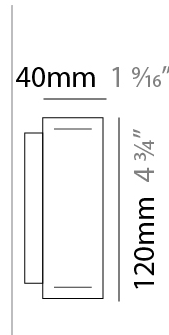

GENERAL

Series: Woodlin
 Subseries: LED120
 Brand: Tunto
 Division: Design
 Mounting Type: Surface
 Mounting Location: Wall
 Subcategory: Sconce

PHYSICAL

Shape: Rectangle
 Length (mm): 700
 Length (in): 27 ⁹/₁₆
 Width (mm): 40
 Width (in): 1 ⁹/₁₆
 Height (mm): 120
 Height (in): 4 ³/₄
 Extension (mm): 40
 Extension (in): 1 ⁹/₁₆
 Light Distribution: Direct / Indirect
 Diffuser: Opal
 Fixture Finish: [WAL / ASH / OAK / BLK / WHI](#)
 Fixture Material: Wood

PROJECT
TYPE
SPECIFIER
QUANTITY
DATE

700mm 27 ⁹/₁₆"

Indirect

LED120 SURFACE

D73029-

PROJECT _____

TYPE _____

SPECIFIER _____